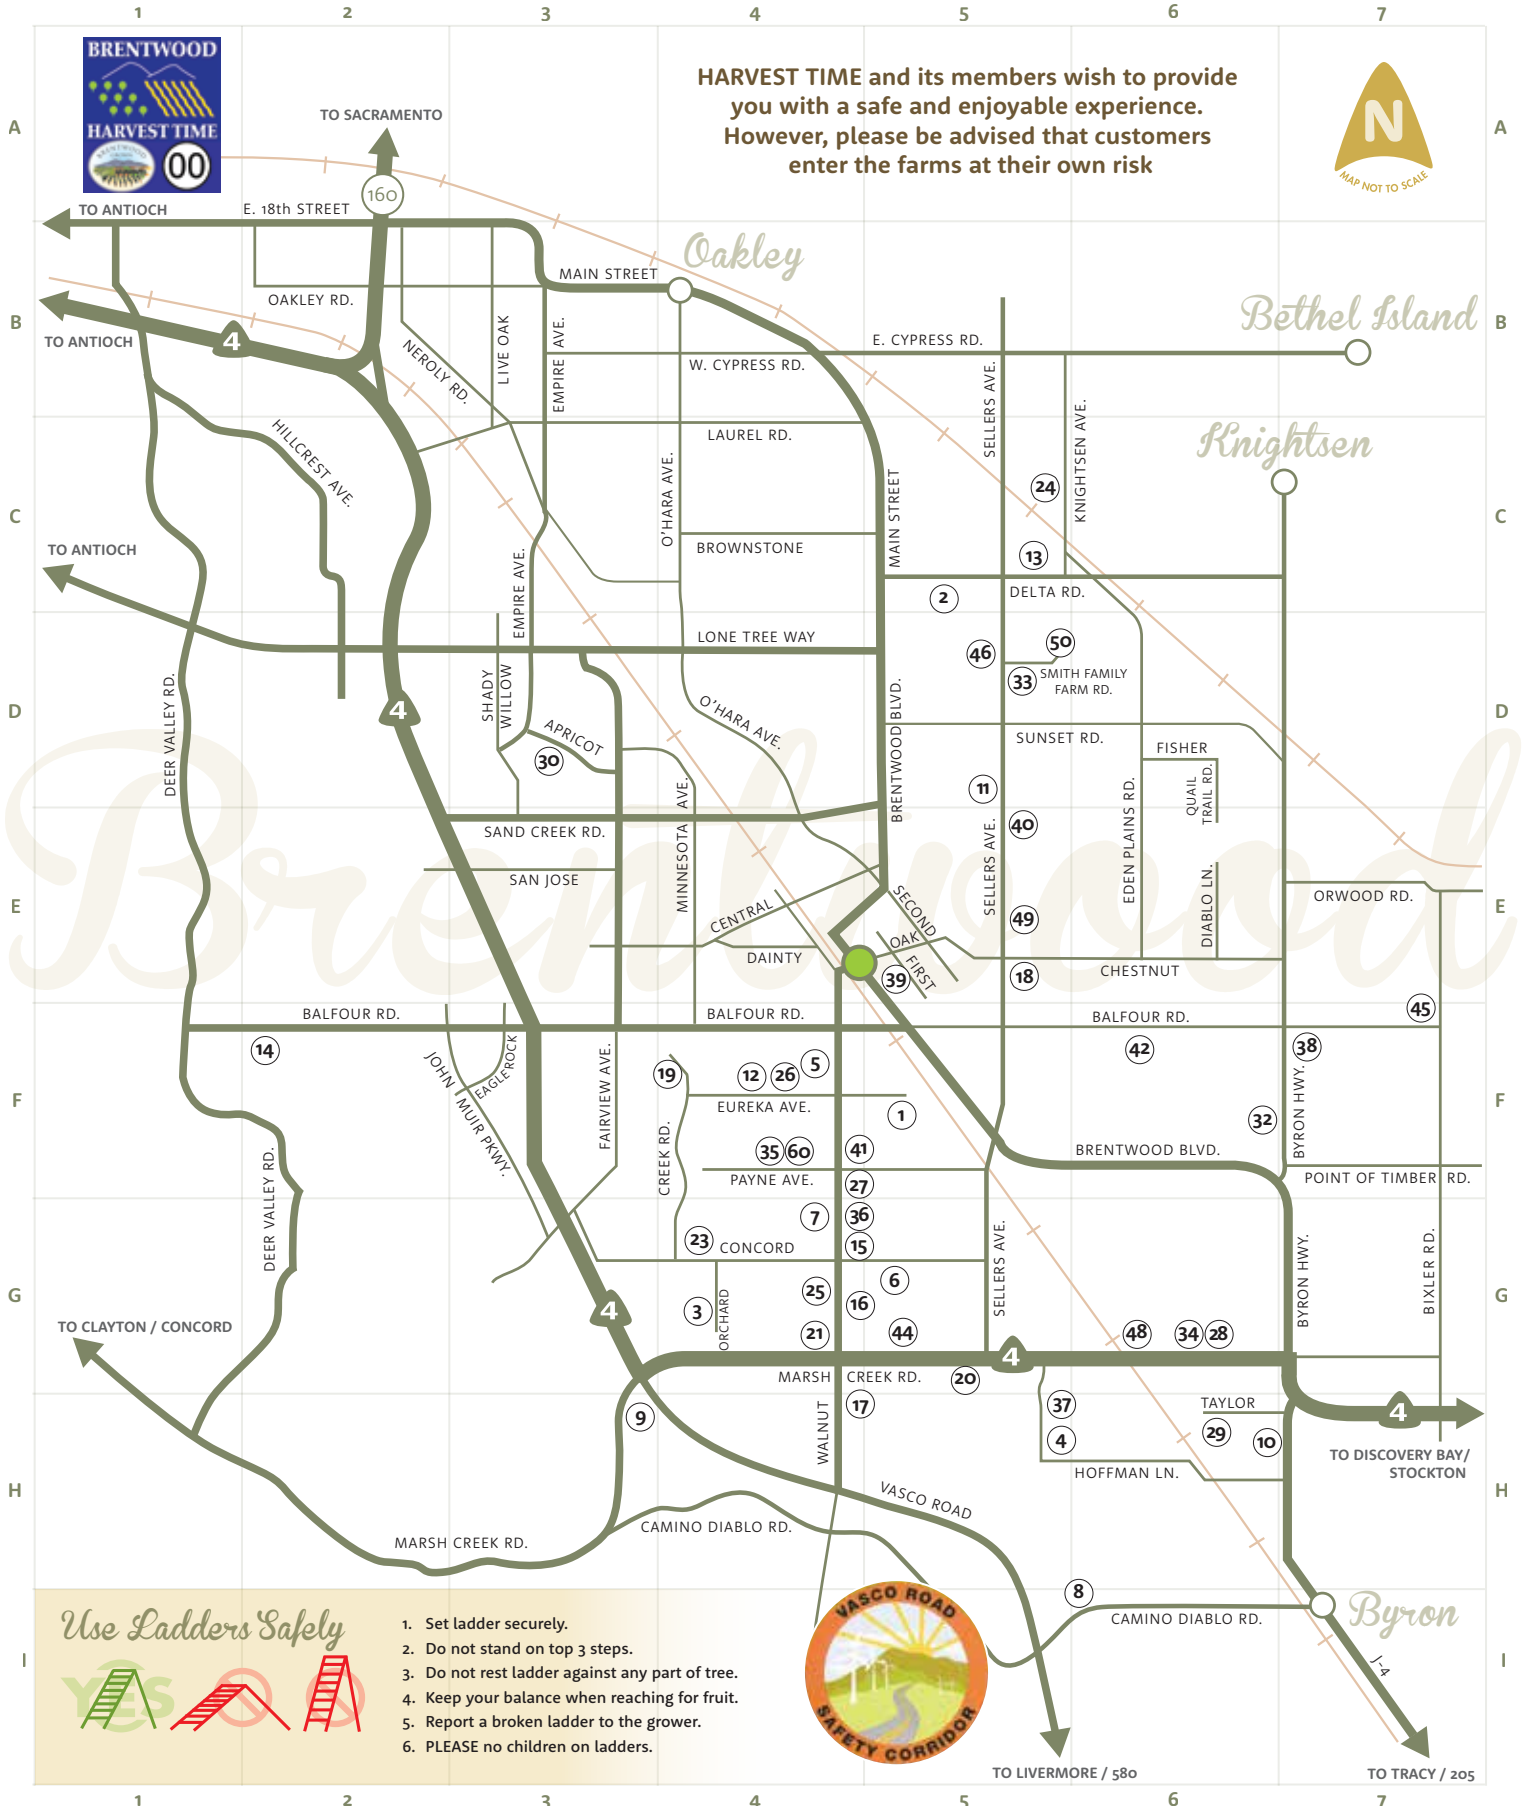

Farm-fresh & Delicious. Direct to You!

Visit our website: www.harvest4you.com

/HarvestTimeFarms

@harvesttimebw

@harvesttimebw

HARVEST TIME and its members wish to provide you with a safe and enjoyable experience. However, please be advised that customers enter the farms at their own risk

Use Ladders Safely

1. Set ladder securely.
2. Do not stand on top 3 steps.
3. Do not rest ladder against any part of tree.
4. Keep your balance when reaching for fruit.
5. Report a broken ladder to the grower.
6. PLEASE no children on ladders.